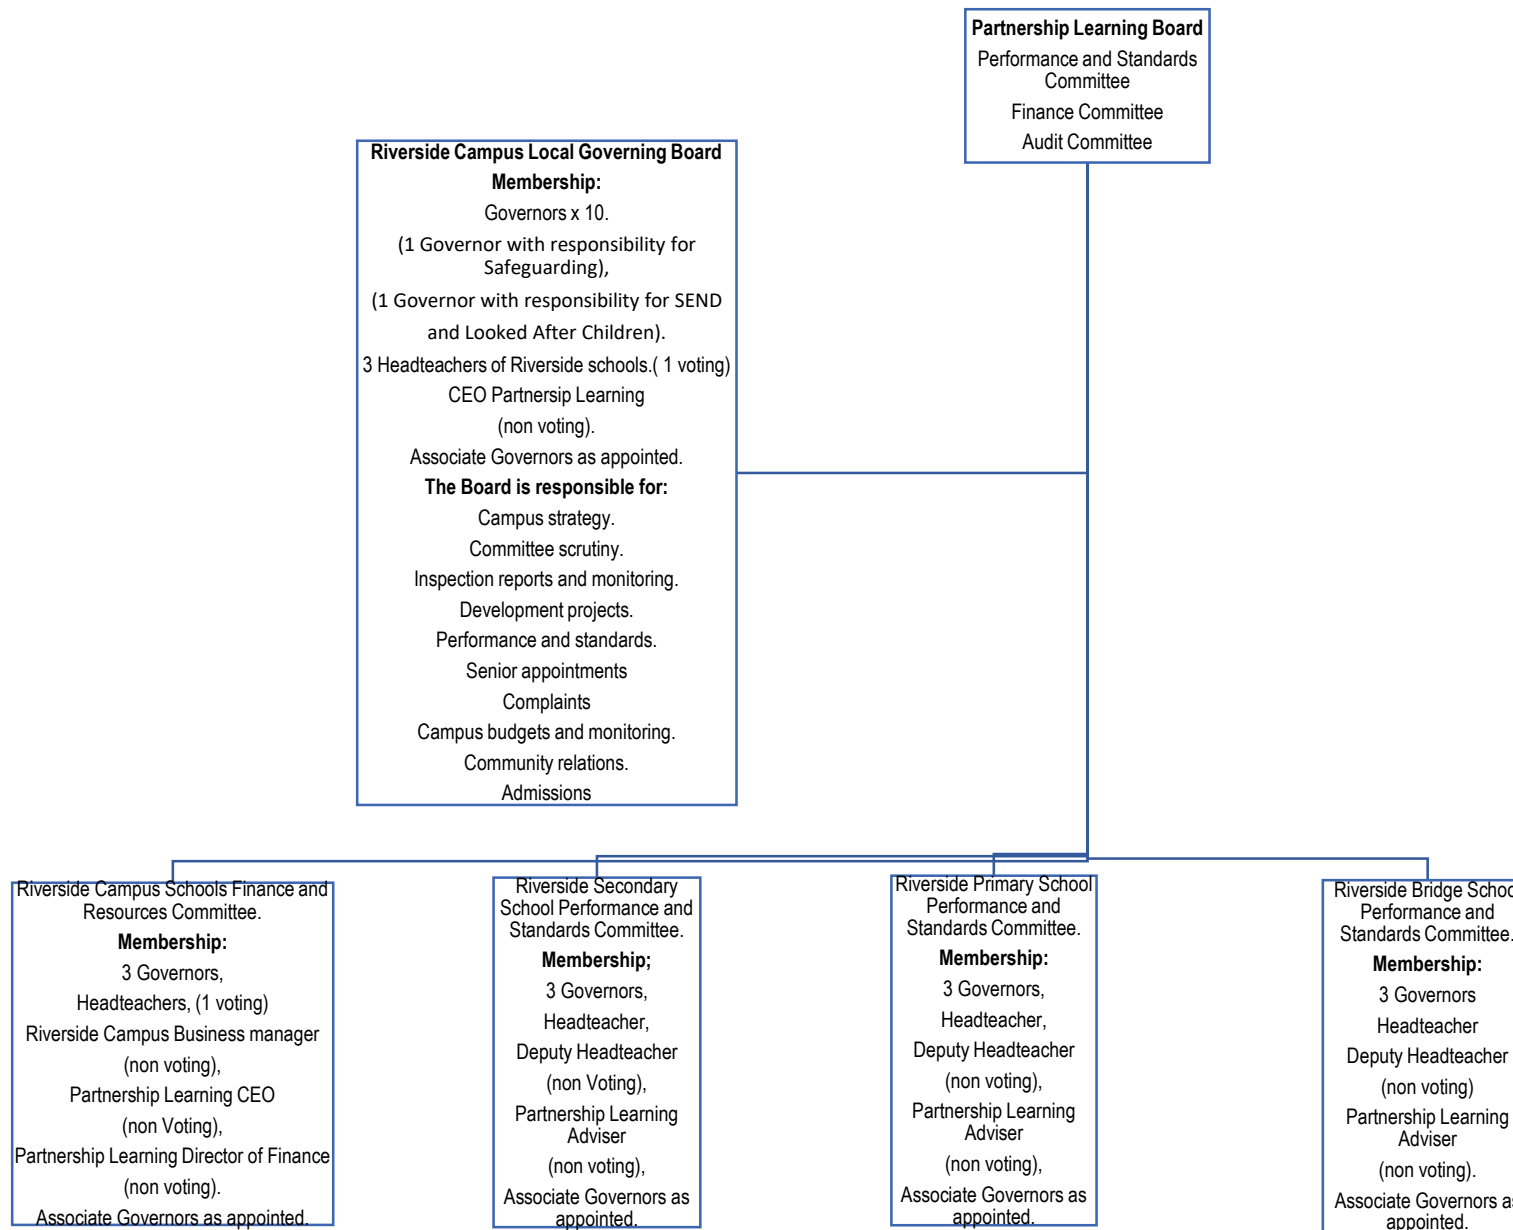

Riverside Campus Local Governing Board: Organisation, membership and committee responsibilities.

# Riverside Campus Local Governing Board: Organisation, membership and committee responsibilities.