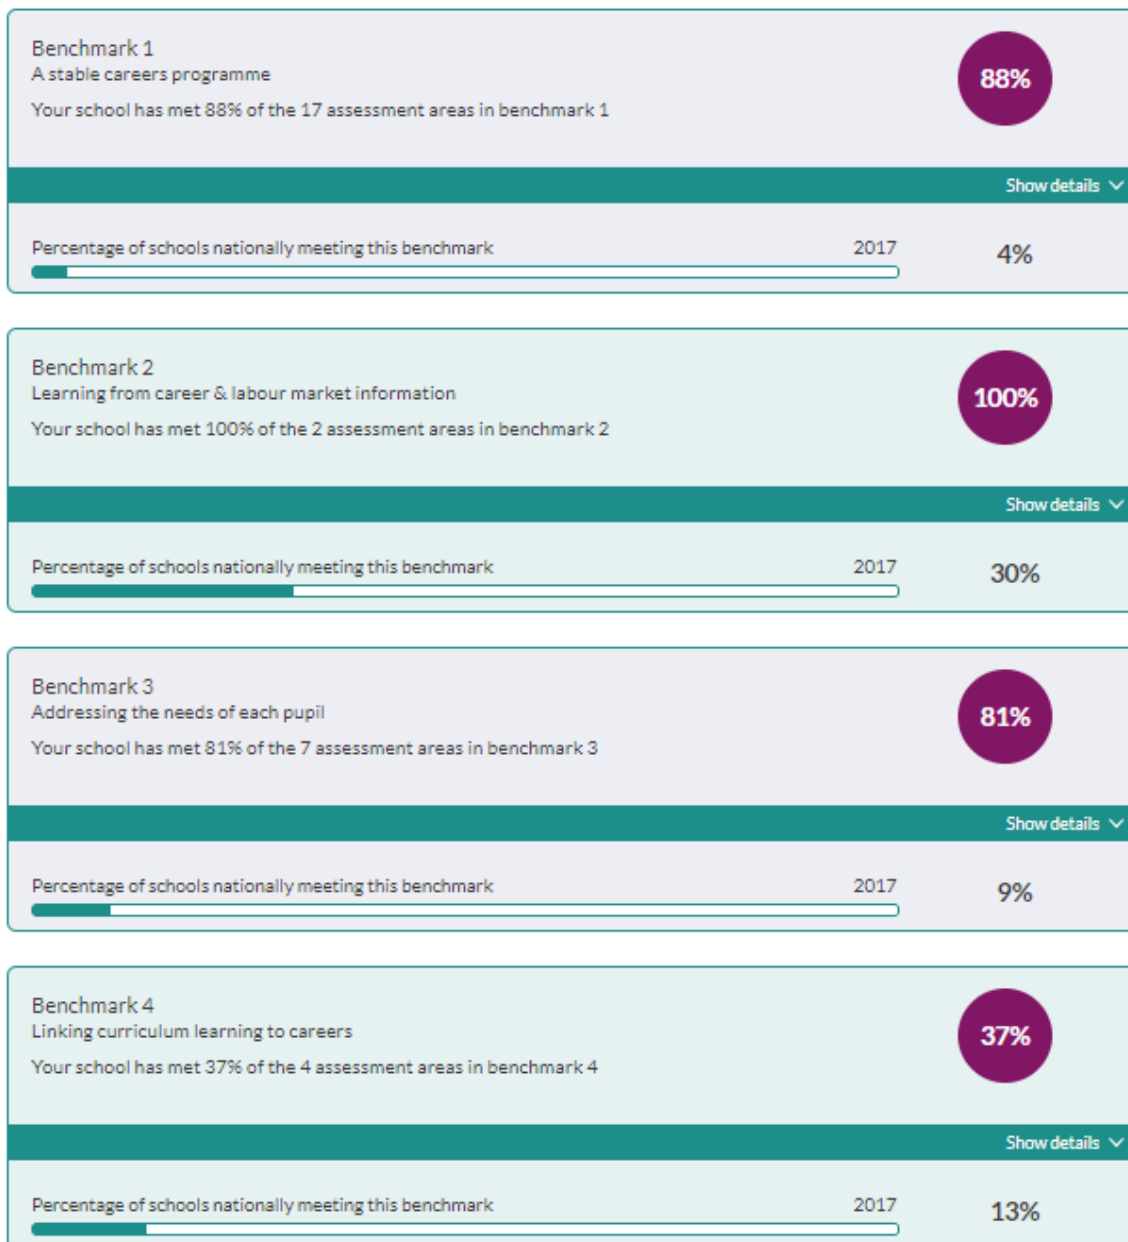

## Results

15<sup>th</sup> October 2018

Riverside School

Your results show how your answers compare to the 8 Gatsby Benchmarks. They can help you to identify strengths and areas for improvement.

Benchmark 5  
Encounters with employers & employees  
Your school has met 100% of the 1 assessment area in benchmark 5

100%

Show details ▾

Percentage of schools nationally meeting this benchmark 2017

37%

Benchmark 6  
Experiences of workplaces  
Your school has met 25% of the 1 assessment area in benchmark 6

25%

Show details ▾